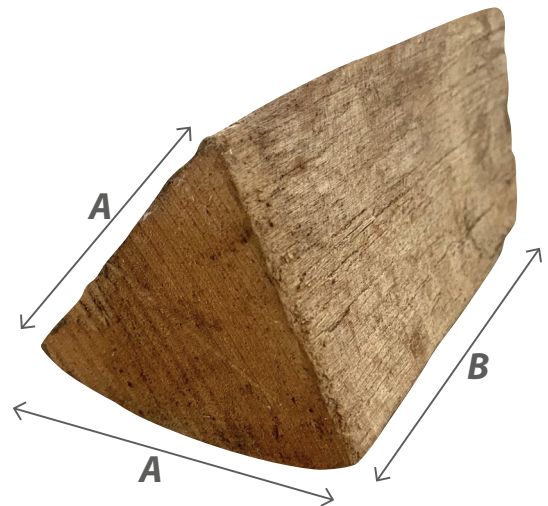

Kiln Dried Hardwood Firewood

- Ready to Burn
- Hardwood
- Dried to below 20% moisture content
- 90 x 90 x 90 Dumpy Bag size
- Mixed grade logs
- Sustainably sourced
- Low smoke and reduced emissions
- Easy to light and a better burning experience
- Improved efficiency
- Consistent heat output

A - Nominal size minimum 7cm, maximum 20cm
B - Nominal Length 25cm

Please note due to the nature of the product and processes there may be a small percentage of logs larger or smaller than nominal sizes